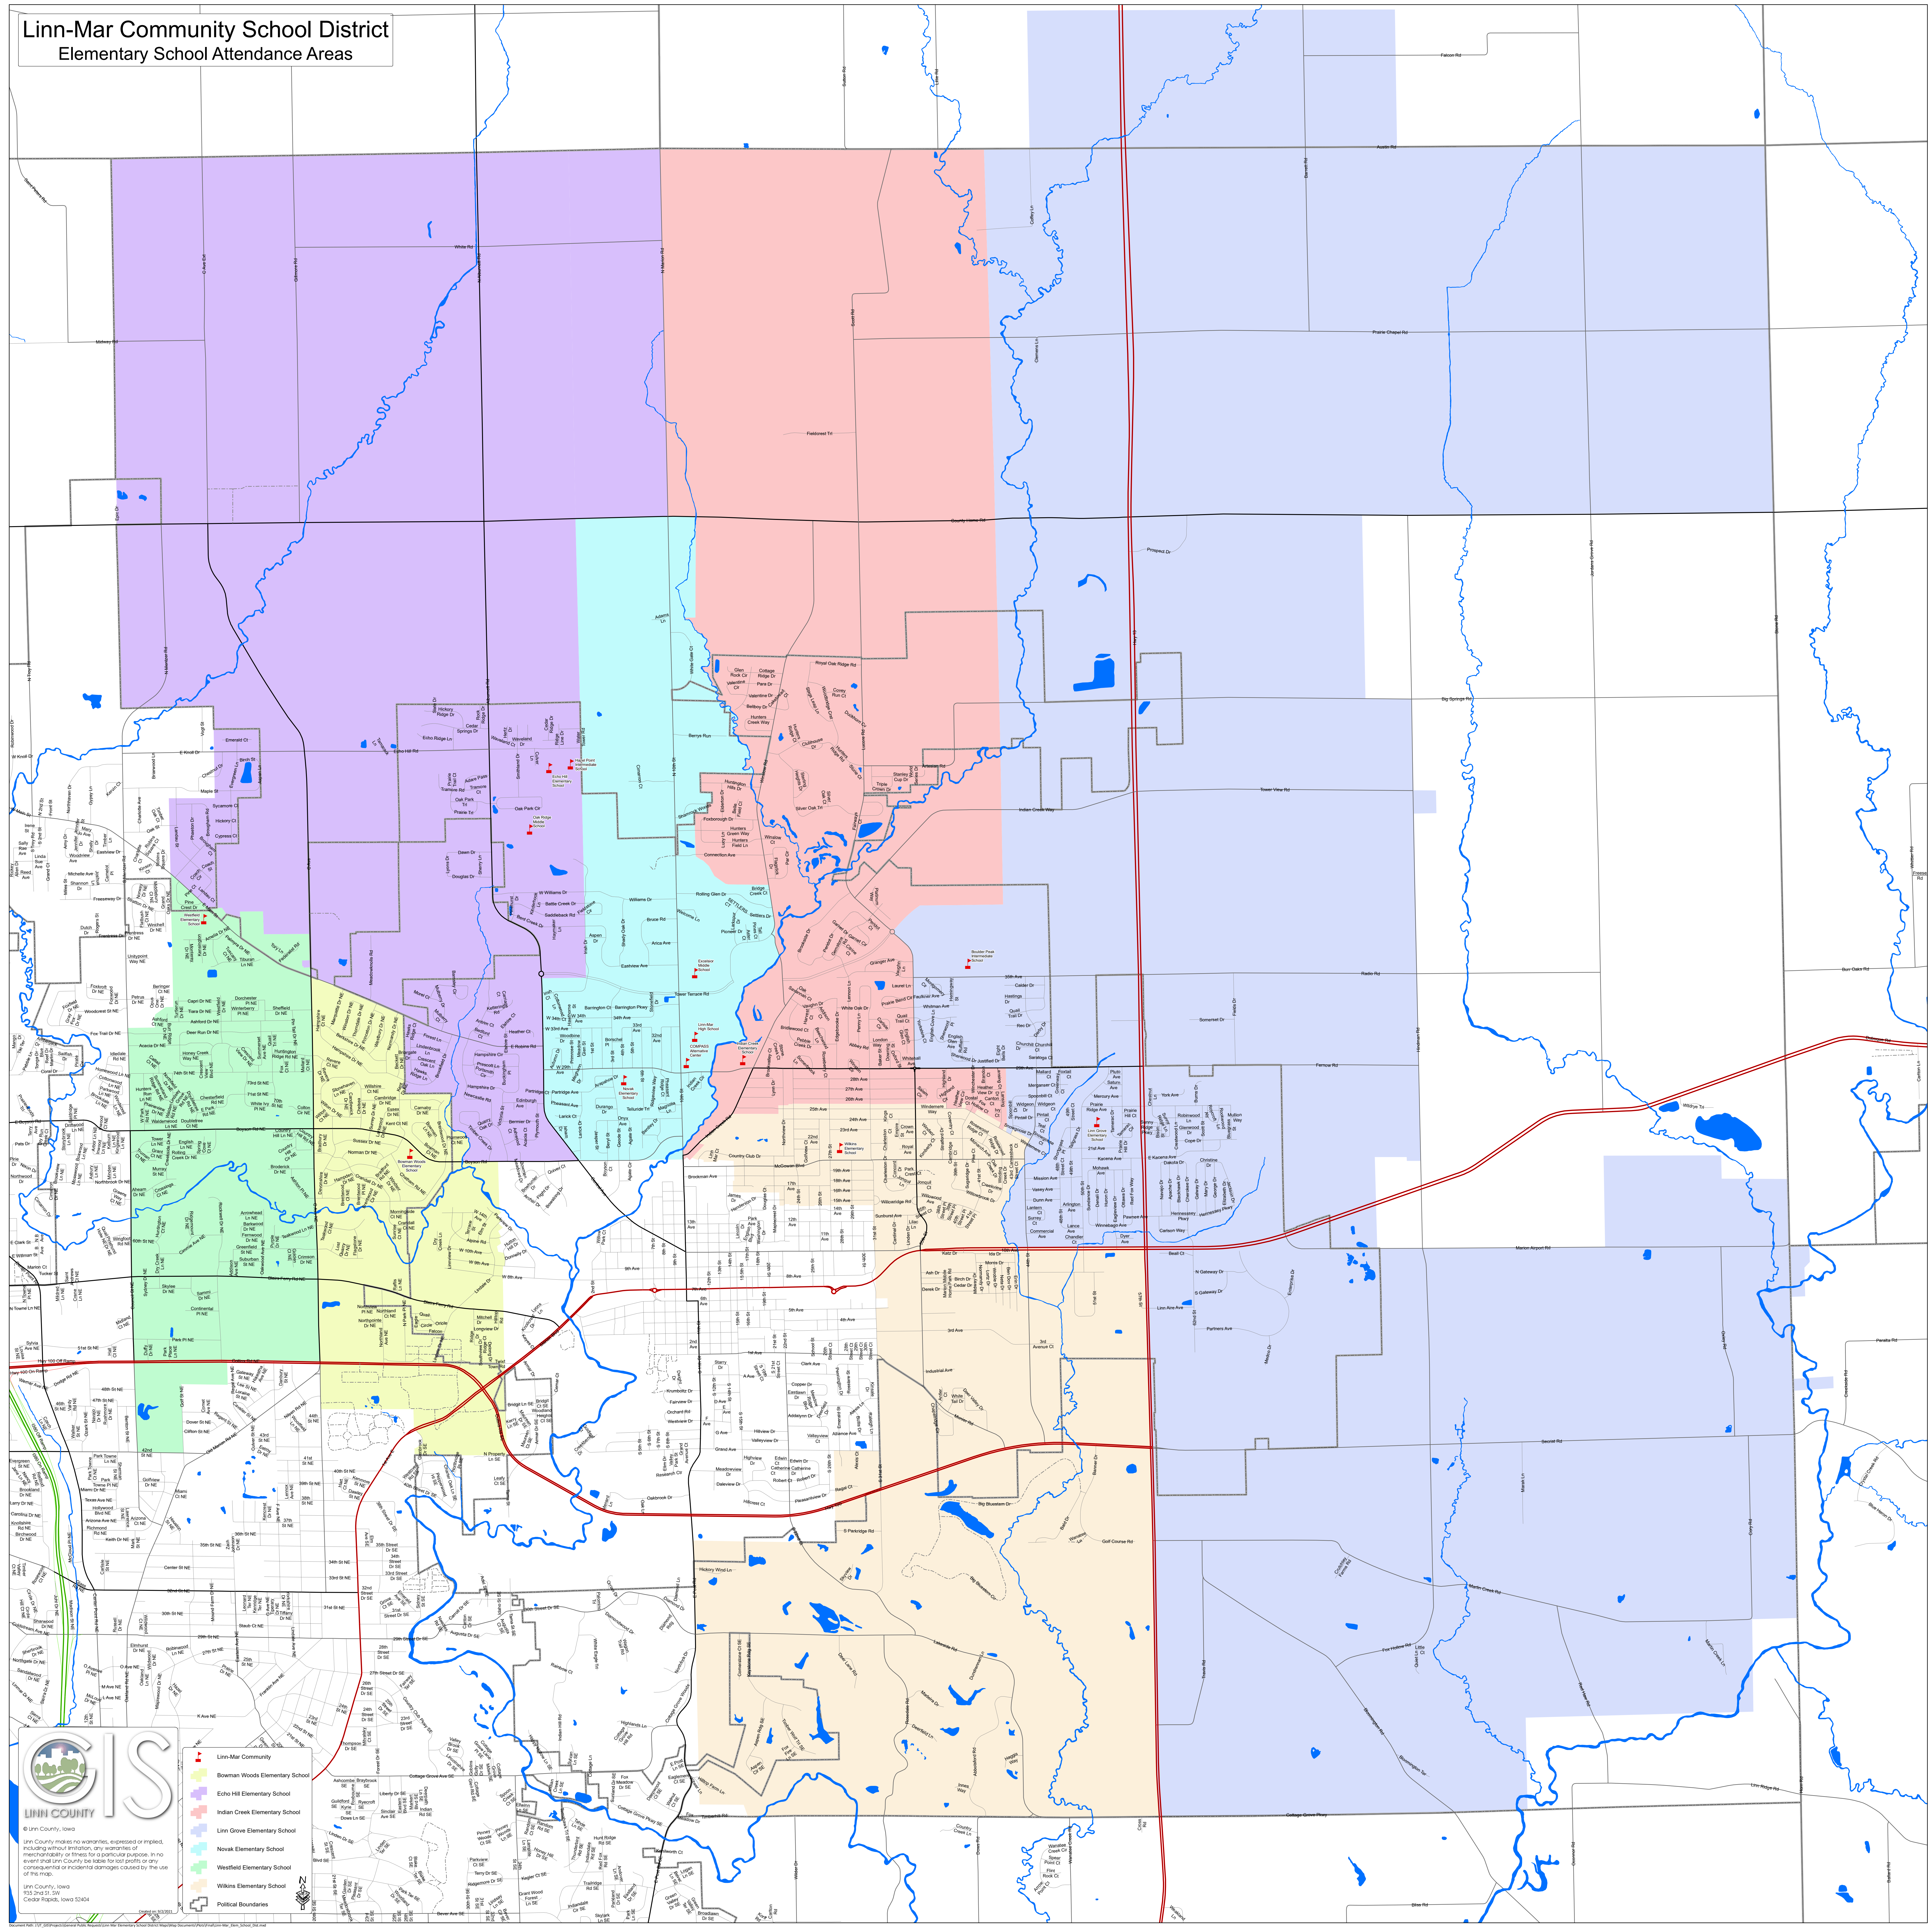

Linn-Mar Community School District Elementary School Attendance Areas

- Linn-Mar Community
- Bowman Woods Elementary School
- Echo Hill Elementary School
- Indian Creek Elementary School
- Linn Grove Elementary School
- Novak Elementary School
- Westfield Elementary School
- Wilkins Elementary School
- Political Boundaries